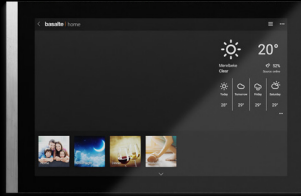

Lena for Basalte Home

- 165.2 x 256.4 x 12.2 mm
- 10.1" full HD LCD touch display
- 802.3af PoE powered
- camera for intercom between rooms
- microphone for door phone communication
- install on 1-gang EU or US wall box

Fibonacci for KNX, Crestron, Lutron

- 120 x 80 x 9 mm
- capacitive (multi)touch
- single & long press actions
- backlit customisable labels
- RGB LED feedback & night light
- temperature sensor
- thermostat function (KNX only)
- scene sequencer
- scene controller (KNX only)
- install on 1-gang EU or US wall box