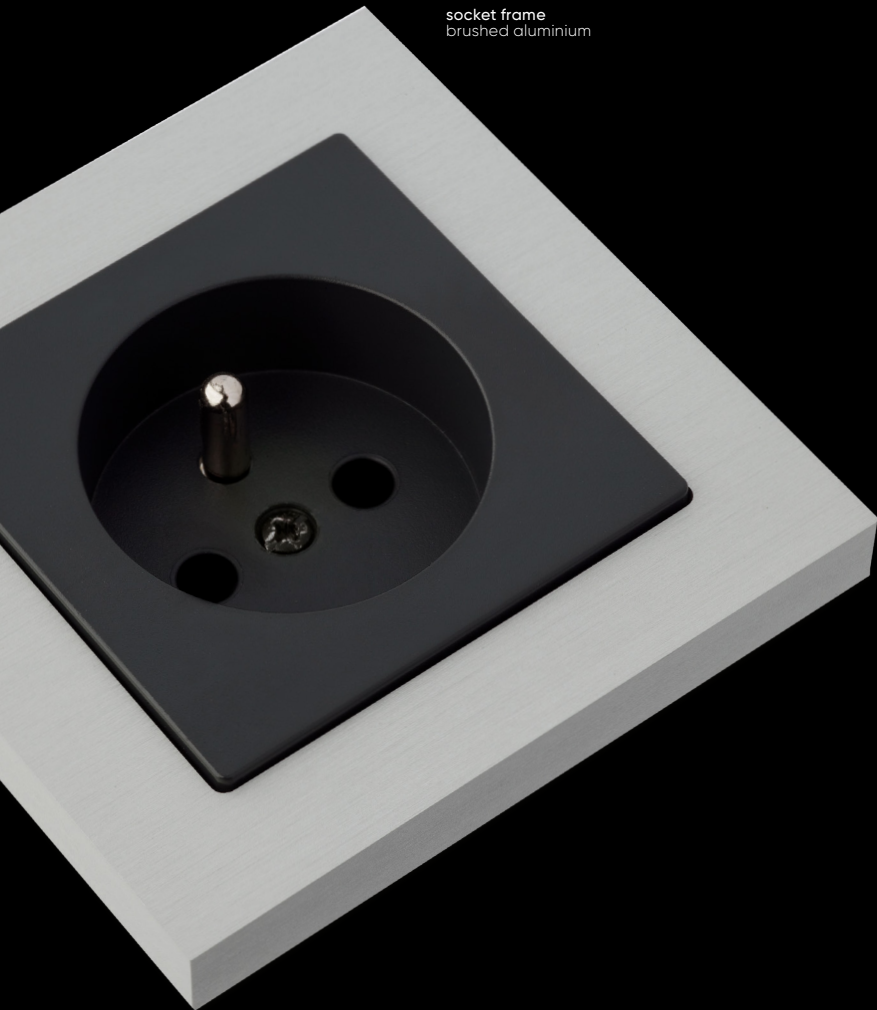

frame 5-gang
brushed brass

socket frame
brushed aluminium