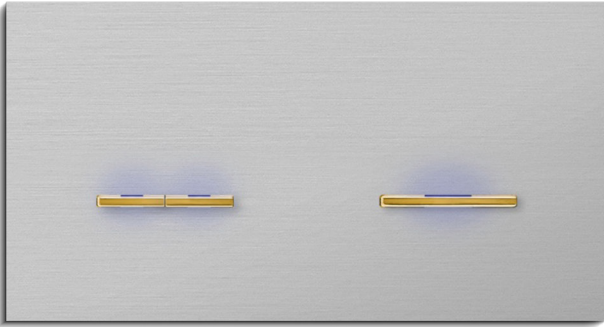

chopin
brushed aluminium
dual and single gold-plated lever