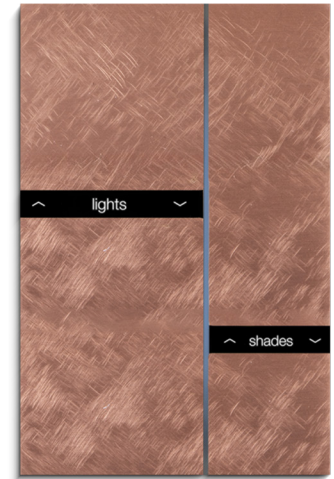

fer forgé collection

available in 4 finishes

fer forgé
gunmetal

fer forgé
grey

fer forgé
bronze

fer forgé
rosé