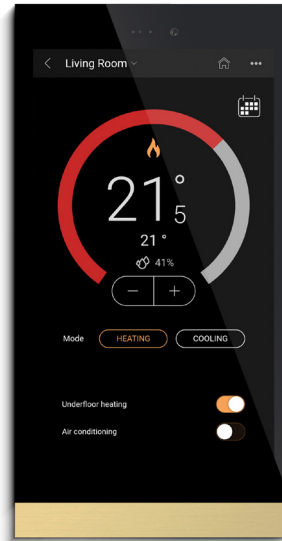

classic collection

available in 4 finishes

bronze

brushed nickel

brushed brass

rosé