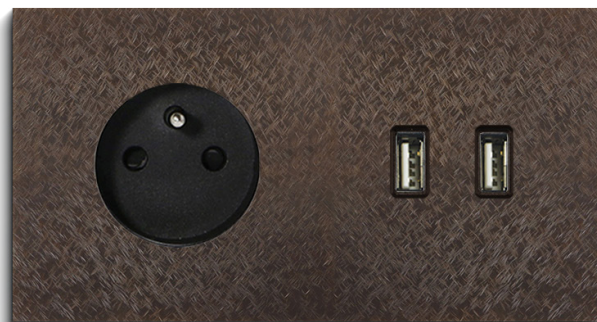

socket
fer forgé bronze

visual consistency

Fits any interior thanks to its refined, uniform design that matches our keypads, walkway lights and other design products.