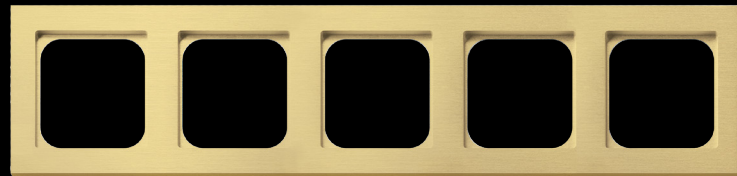

frame 4-gang
brushed nickel

frame 5-gang
brushed brass