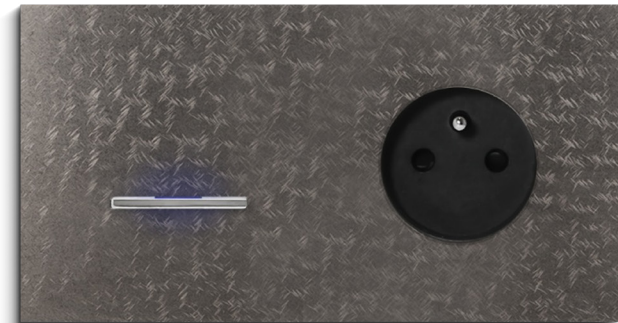

## match up

Combine Chopin in a horizontal or vertical 2-gang configuration. Opt for 1 or 2 levers in 3 different finishes: black aluminium, chromed or gold-plated with or without LED. Create a sophisticated and timeless appearance at home.