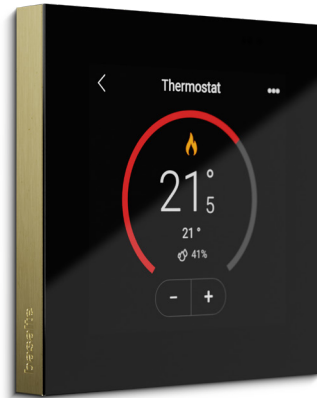

classic collection
available in 4 finishes