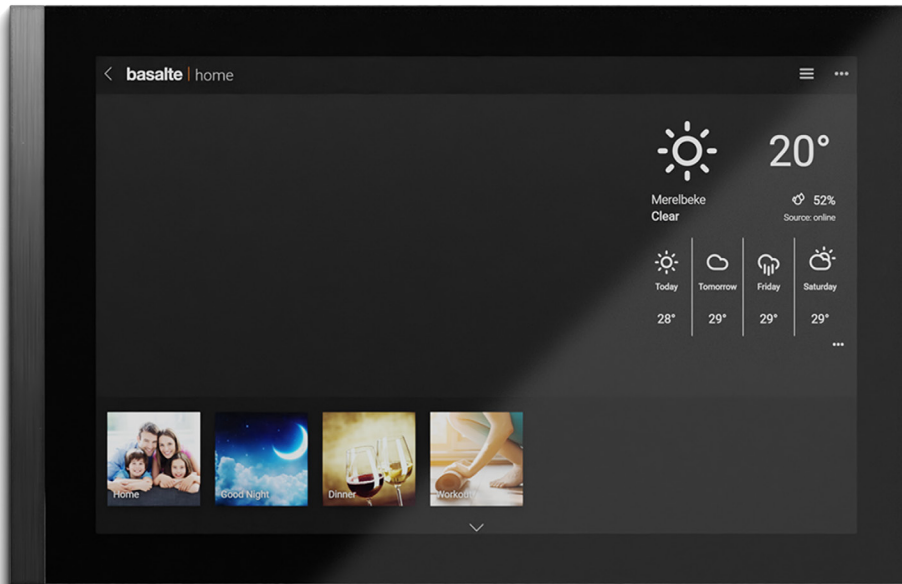

lena
brushed black

Lena

your flagship touch display

After Lisa and Ellie, big sister Lena completes the range as flagship touch display for Basalte Home. Her full HD LCD 10.1" touchscreen gives you a clear overview of your intelligent home.

Easily control lights, shades, scenes, music and temperature in any room of your home. She comes in premium finishes to perfectly match any high-end interior and our other design products.