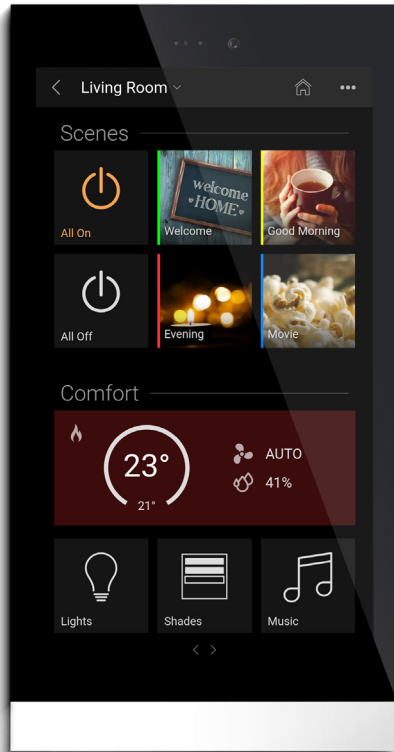

ellie
satin white